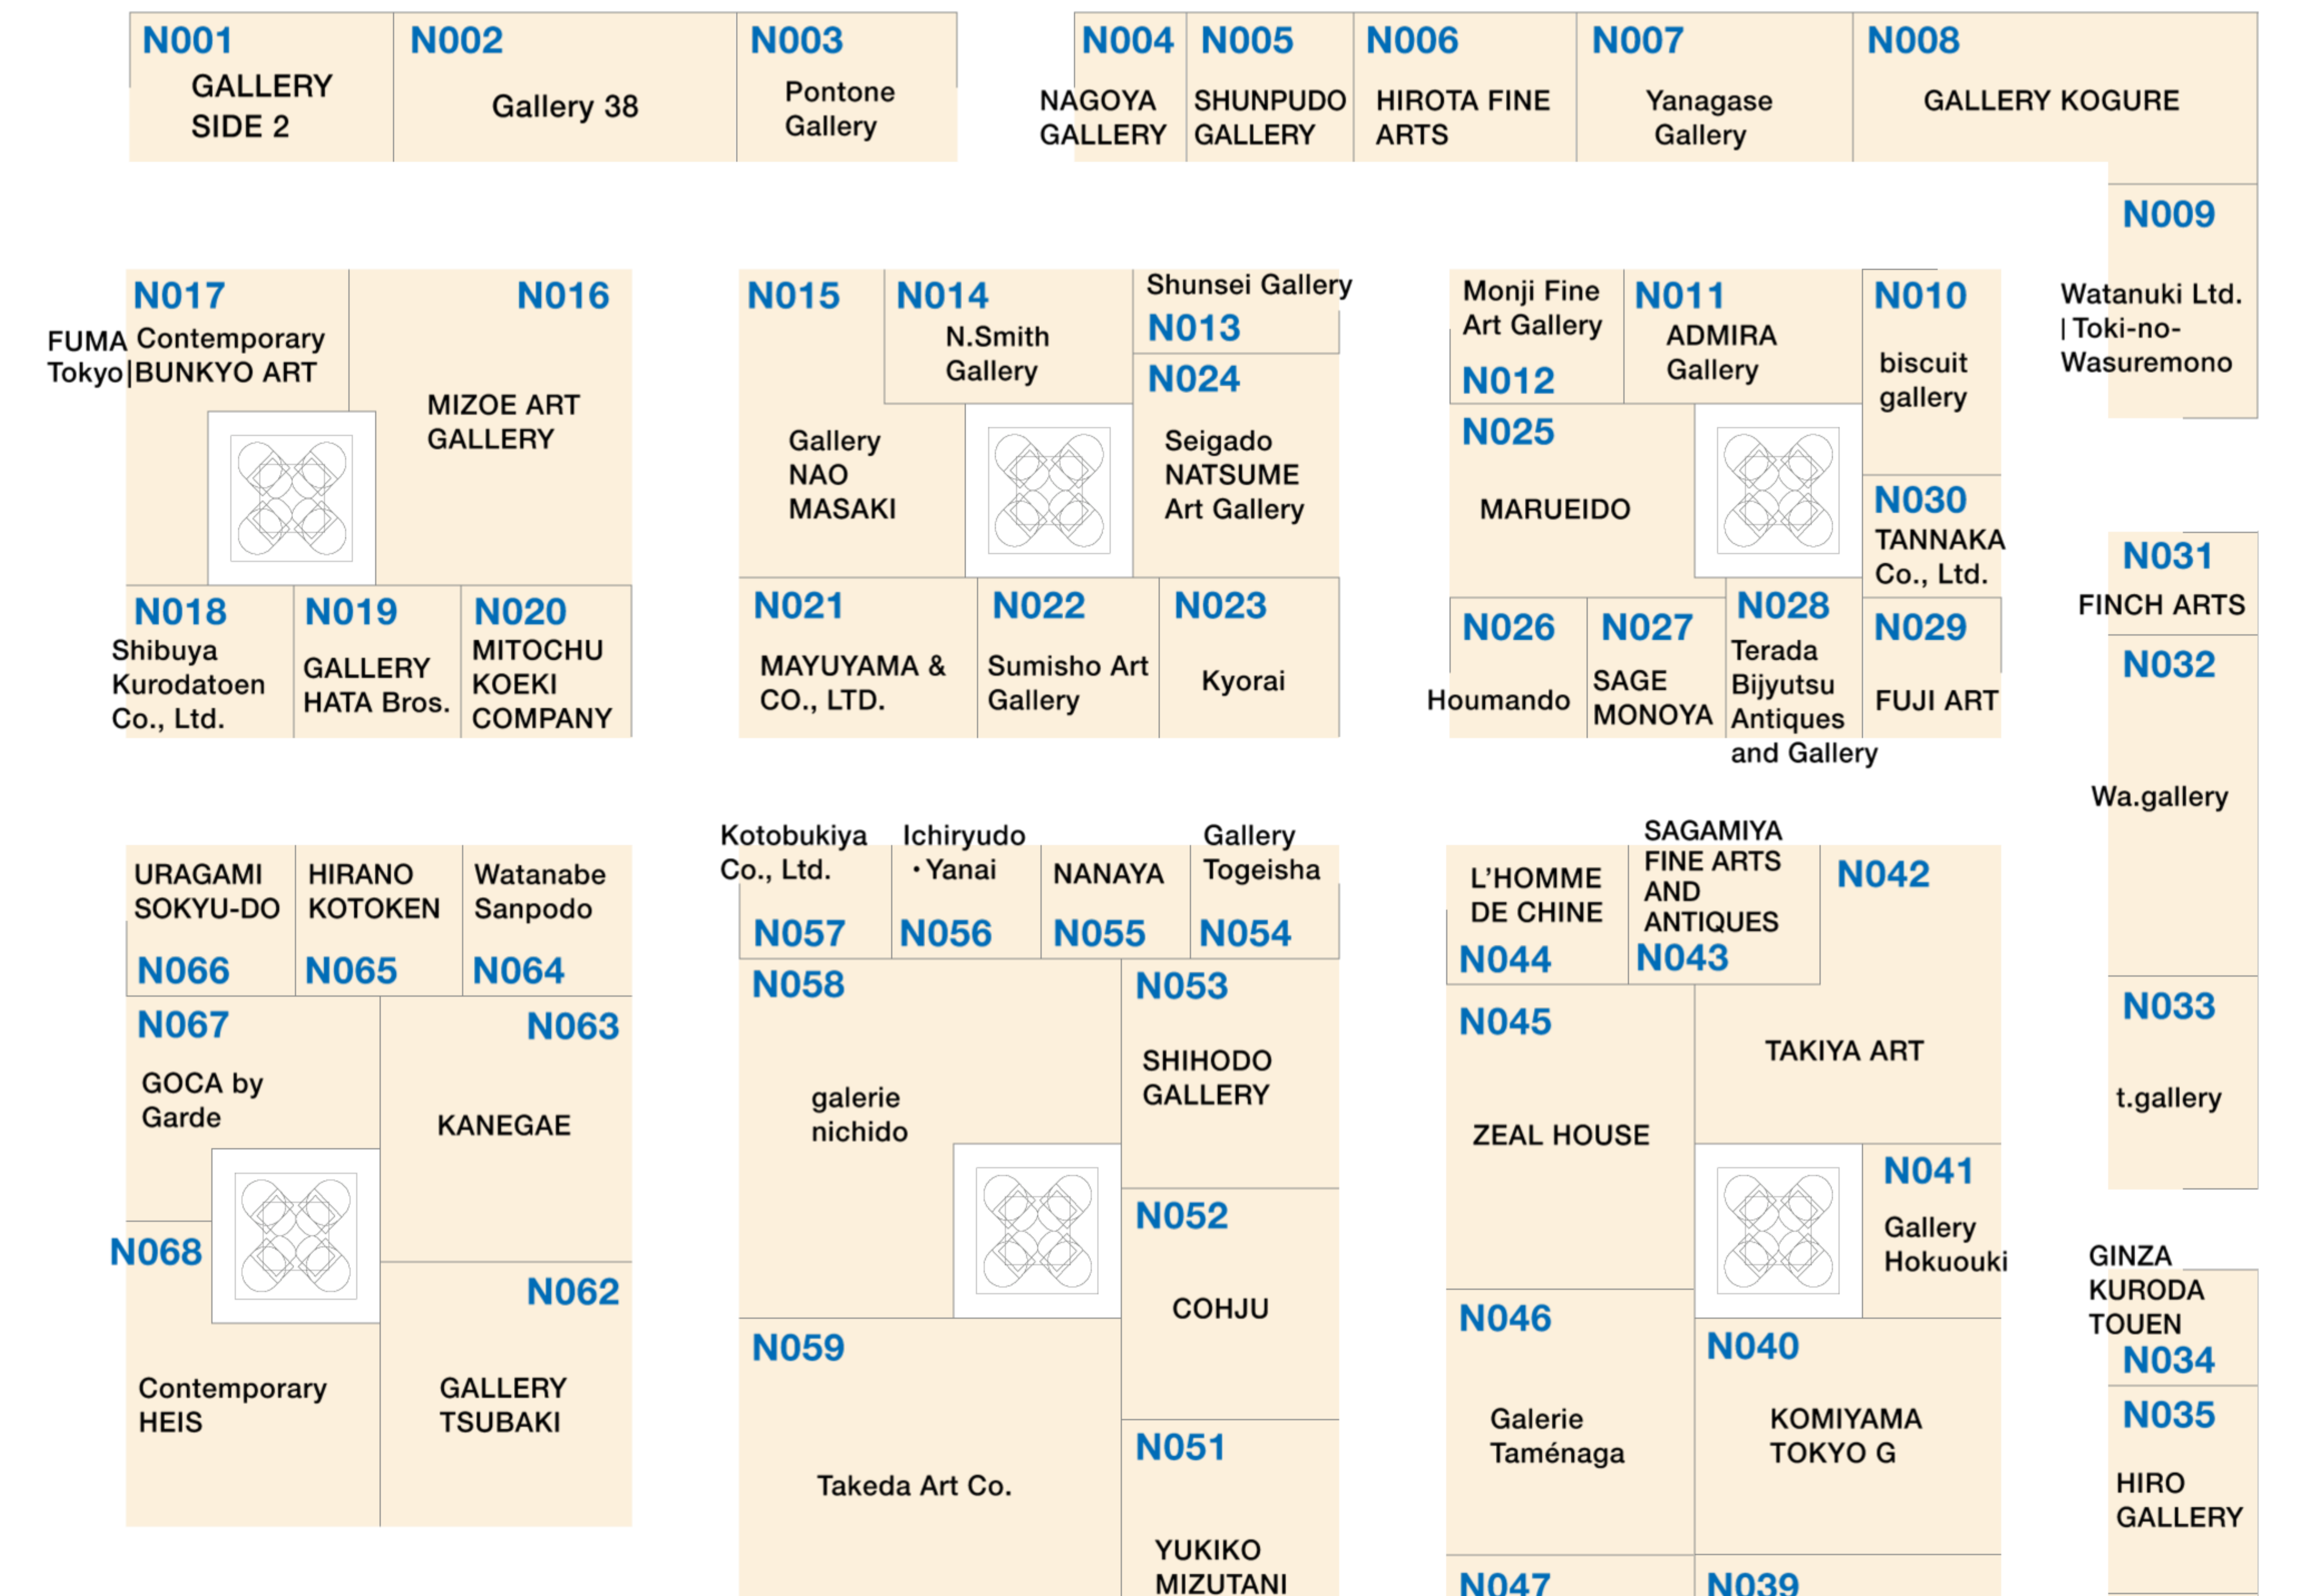

← Yurakucho station

### South Wing

### North Wing

Tokyo station →

## 81F Lobby Gallery

Galleries Section / Crossing Section / Projects Section