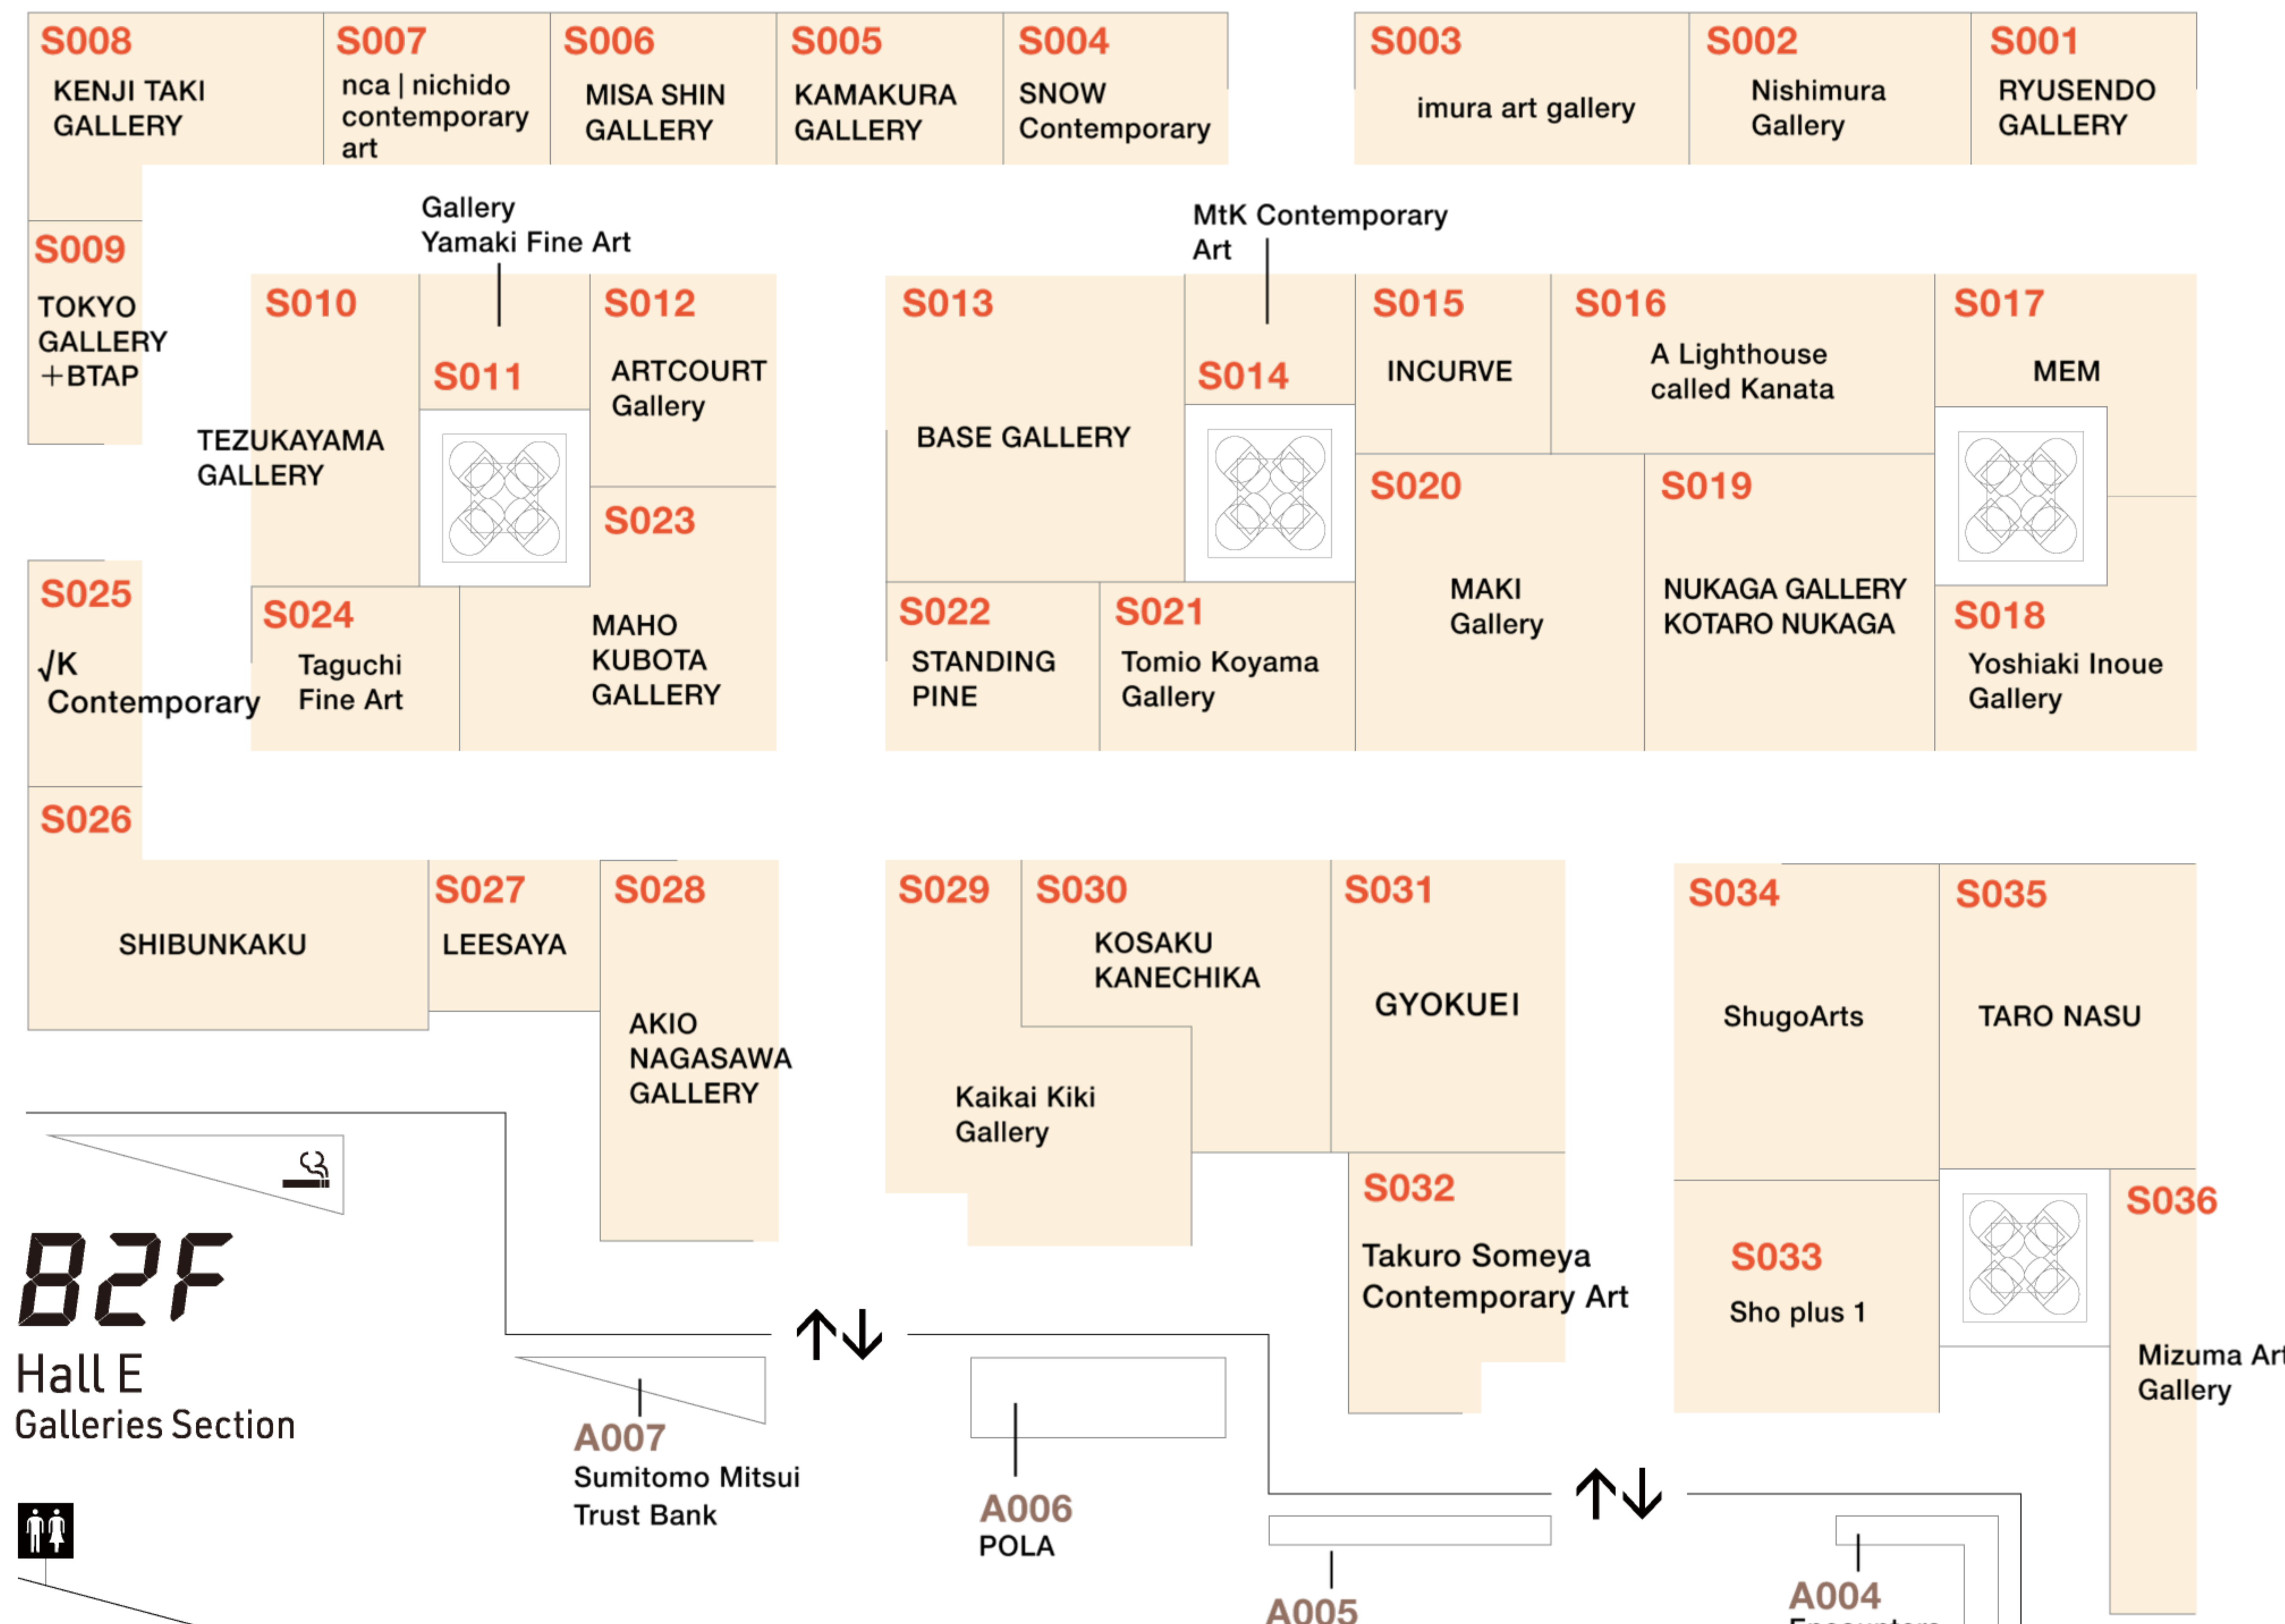

← Yurakucho station

### South Wing

### North Wing

Tokyo station →

## 81F Lobby Gallery

Galleries Section / Crossing Section / Projects Section