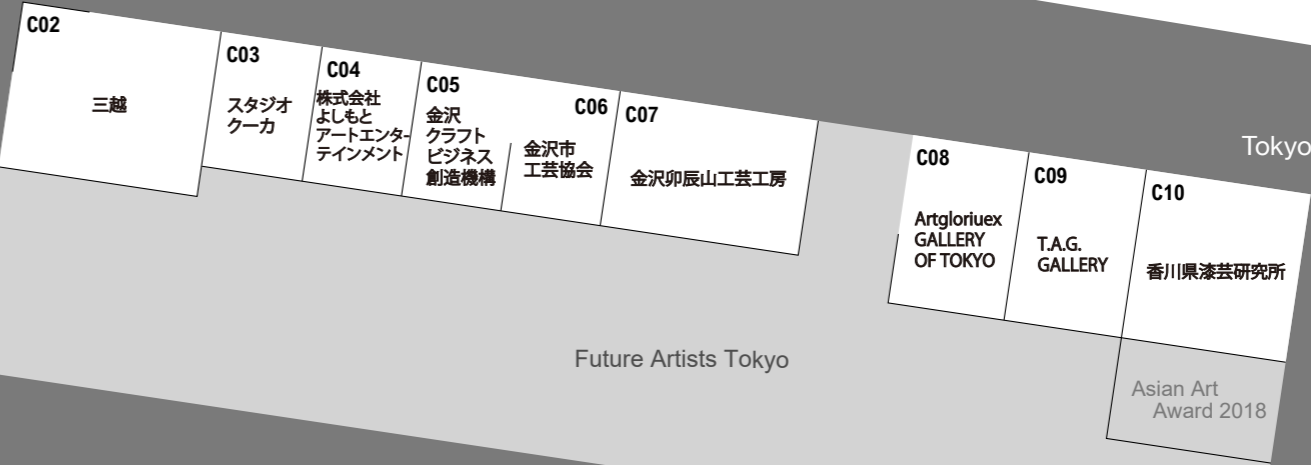

B2F Hall E Exhibition Area Galleries Section

◀ Yurakucho Sta.

B1F Lobby Exhibition Area Crossing Section Projects Section

- World Art Tokyo
- その他 企画展

▶ Tokyo Sta.

Future Artists Tokyo

Asian Art Award 2018