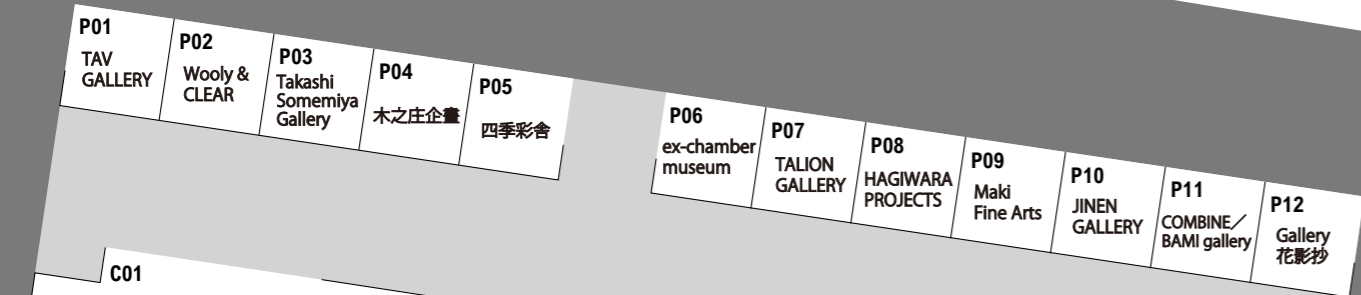

B2F Hall E Exhibition Area Galleries Section

◀ Yurakucho Sta.

B1F Lobby Exhibition Area Crossing Section Projects Section

- World Art Tokyo
- その他 企画展

▶ Tokyo Sta.

Future Artists Tokyo

Asian Art Award 2018