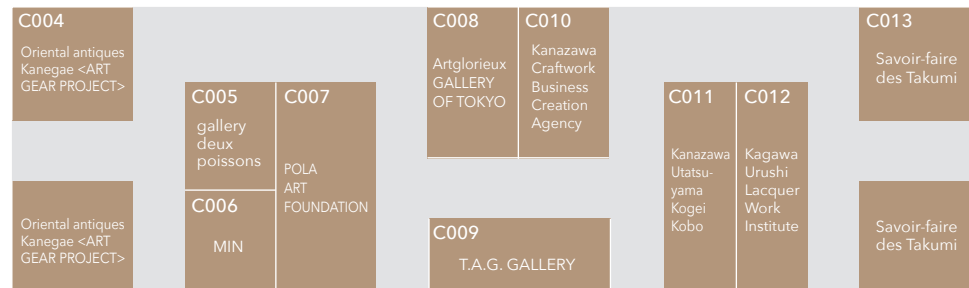

B2F Hall E Exhibition Area
Galleries Section

B1F Lobby Exhibition Area
Crossing Section Projects Section

◀Yurakucho Sta.

Tokyo Sta. ▶

Yumekoubou Gallery

G056
SAGAMIYA
FINE ARTS
AND
ANTIQUES

G082
TANNAKA
Co., Ltd.